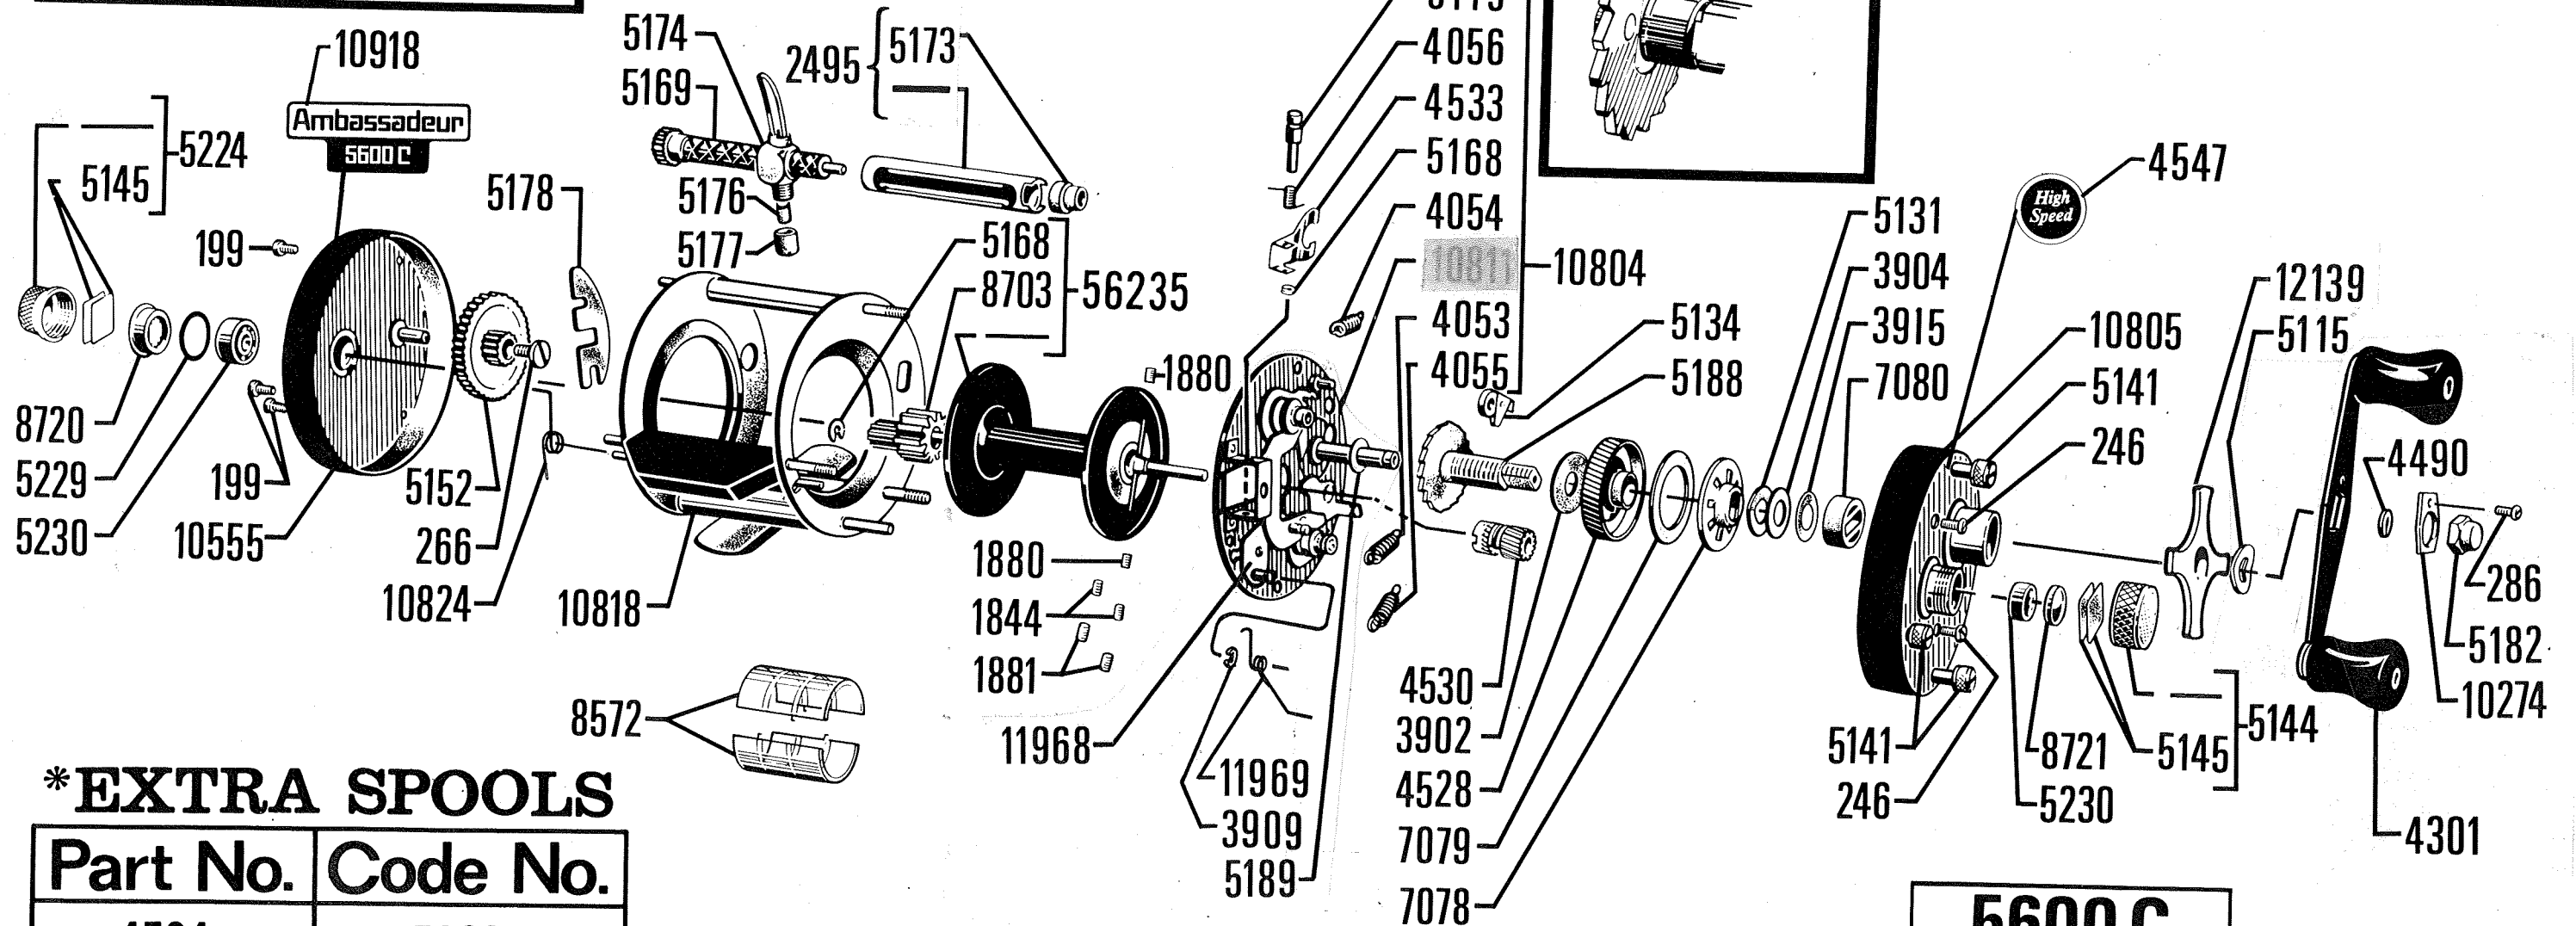

10807 (10555+10918)

*EXTRA SPOOLS

Part No.	Code No.
4534	56235

5600 C
76 11 00